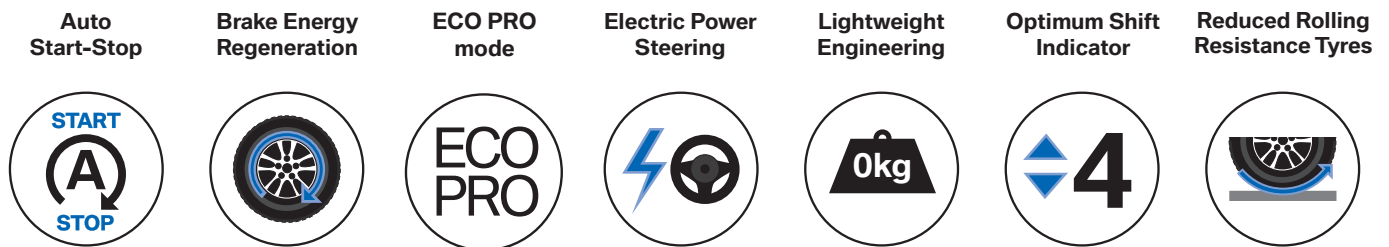

www.bmw.co.uk/new5seriessaloon

BMW 520i Saloon
BMW 528i Saloon

THE NEW BMW 5 SERIES SALOON.

A combination of elegant yet sporty styling, a high-quality, luxurious interior and trademark BMW driving dynamics means the new BMW 5 Series Saloon continues to set the benchmark in its class. The high standards begin with the charismatic face of the car, with standard Xenon headlights and more prominent shark nose and kidney grille. To the rear, the newly developed taillights featuring Thin Blade technology reveal precision in every detail, integrating perfectly with the accent line on the bumper giving a lower, wider stance. New Modern and Luxury models, in addition to SE and M Sport allow you to choose a car as individual as you are with exclusive exterior and interior trim elements.

BMW EFFICIENT DYNAMICS.

EfficientDynamics is BMW's award-winning programme of technologies designed to reduce CO₂ emissions and improve fuel economy, without compromising on performance or driving dynamics. These technologies are standard on every new BMW and could lower your fuel and tax costs, as well as ensure a lower benefit in kind tax rating for company car drivers. You can find out more about the benefits of BMW EfficientDynamics, as well as compare your own vehicle against any BMW 5 Series Saloon model at www.bmw.co.uk/EfficientDynamics

BMW EfficientDynamics
Less emissions. More driving pleasure.

STANDARD EQUIPMENT HIGHLIGHTS.

A GUIDE TO TRIM LEVELS.

The new BMW 5 Series Saloon is available in a variety of trim levels, each providing a different level of standard specification. These tables highlight some of the equipment differences between them, whilst further details can be found in the new BMW 5 Series Saloon model Brochure.