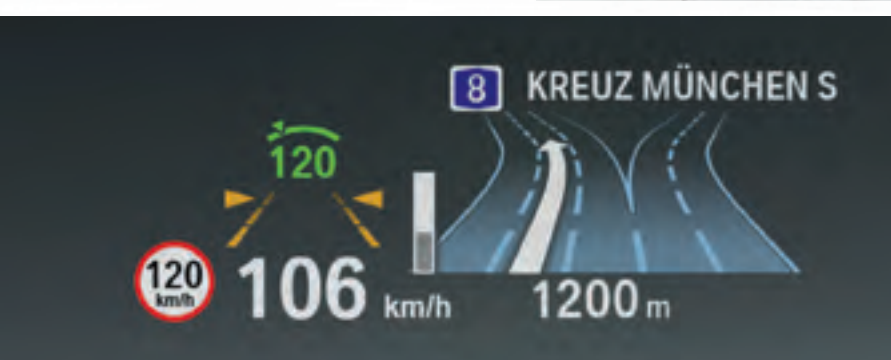

HEAD-UP DISPLAY.

Keep both hands on the wheel and eyes on the road. First adopted from the aviation industry, BMW has been pioneering in-car Head-up Display for a decade now.

- Important driving information is projected directly into your line of sight
- A full colour TFT display delivers crisp and clear information in all light conditions
- The information displayed can be customised according to driver preferences, such as current speed and navigation instructions

See page 23