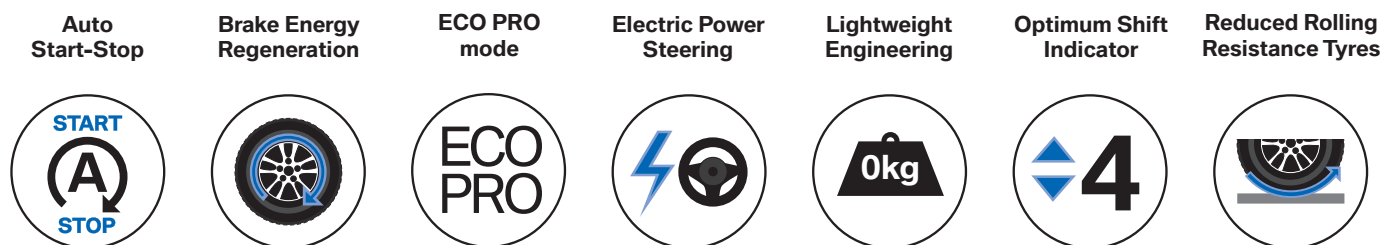

The BMW 3 Series
Touring

www.bmw.co.uk

The Ultimate
Driving Machine

THE BMW 3 SERIES TOURING.

**PRICE LIST.
FROM JANUARY 2014.**

BMW EfficientDynamics
Less emissions. More driving pleasure.

CONTENTS.

Page 1	Contents
Page 2	The BMW 3 Series Touring Introduction
Page 3	Standard Equipment Highlights – ES / SE / ED models
Page 4	Standard Equipment Highlights – Sport / Modern models
Page 5	Standard Equipment Highlights – Luxury models
Page 6	Standard Equipment Highlights – M Sport models
Page 7	Optional Equipment Highlights
Page 9	Technical Information
Page 11	Pricing Information
Page 13	BMW EfficientDynamics / Paintwork
Page 15	Upholsteries
Page 17	Packages
Page 19	Interior Trims
Page 21	Interior Trim Finishers / Transmissions / Steering and Chassis / Engine
Page 23	Safety and Technology
Page 25	Seats / Exterior Equipment / Interior Equipment
Page 27	Steering Wheels / Audio and Communication
Page 29	Light Alloy Wheels
Page 31	Supplementary Options
Page 33	Code Glossary
Page 34	BMW ConnectedDrive Services

BMW EFFICIENT DYNAMICS.

EfficientDynamics is BMW's award-winning programme of technologies designed to reduce CO₂ emissions and improve fuel economy, without compromising on performance or driving dynamics. These technologies are standard on every new BMW and could lower your fuel and tax costs, as well as ensure a lower benefit in kind tax rating for company car drivers. You can find out more about the benefits of BMW EfficientDynamics, as well as compare your own vehicle against any BMW 3 Series model at www.bmw.co.uk/EfficientDynamics